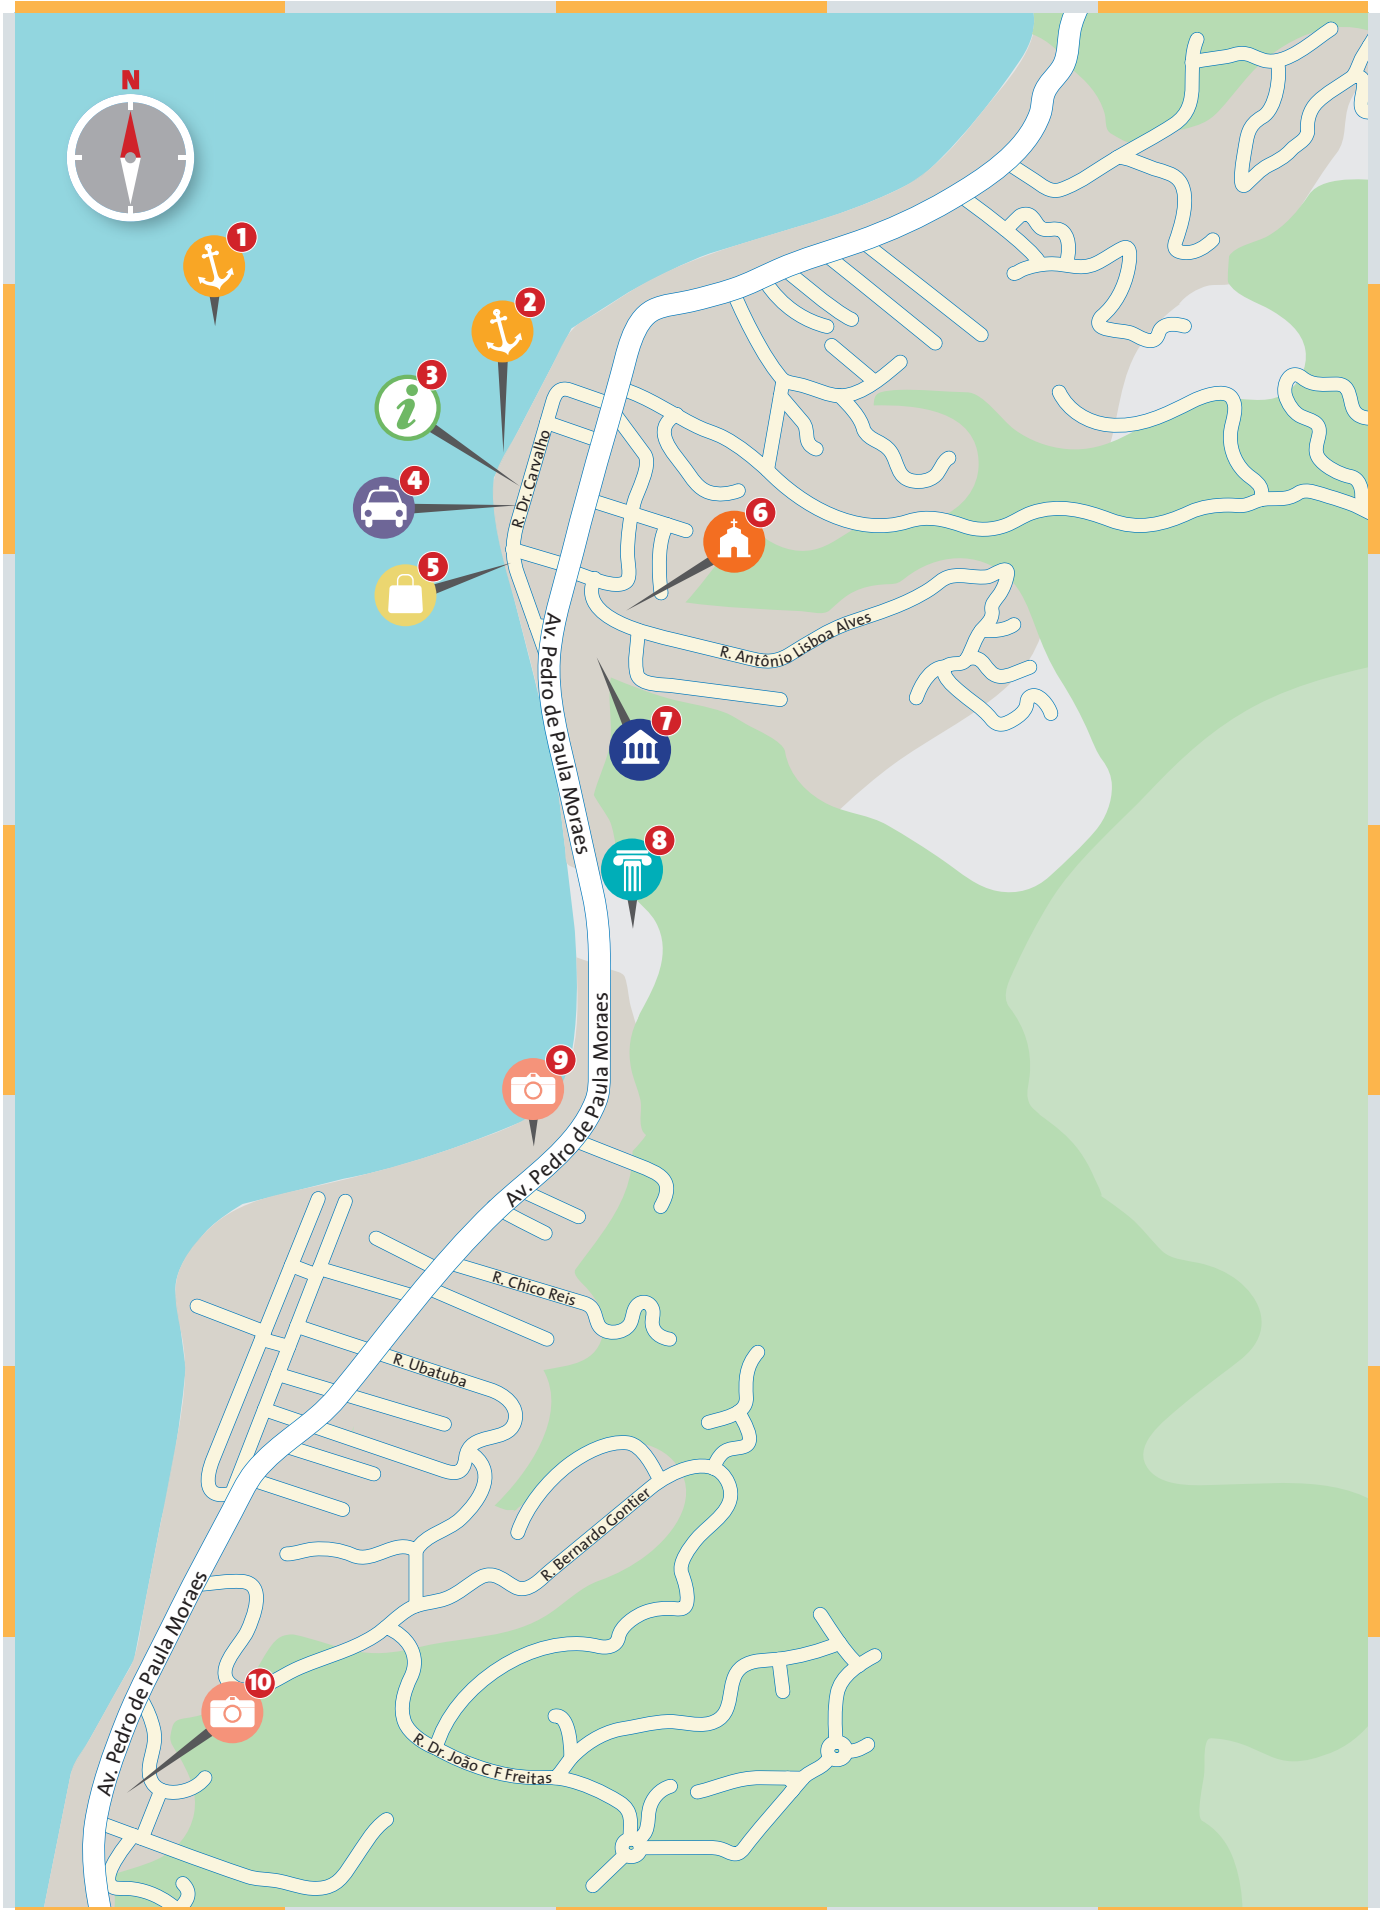

Sights in Ilhabela, Brazil

200m approx

Map Key

Ship Anchored
Ilhabela

Cruise Dock/Tender
Ilhabela Tender Pier

Tourist Information
Information Kiosk (Quiosque de Informações)

Taxi Pickup/Stop
R. Dr. Carvalho

Shopping
R. Dr. Carvalho

Church
Igreja Nossa Senhora D'Ajuda Church

Museum
Nautical Museum
Canoa de Voga

Historic Building
Casa da Princesa Isabel
Av. Koeler, 42

Point of Interest
Sculptures
Esculturas Gilmar Pinna

Point of Interest
Farm
Fazenda Engenho D'Água